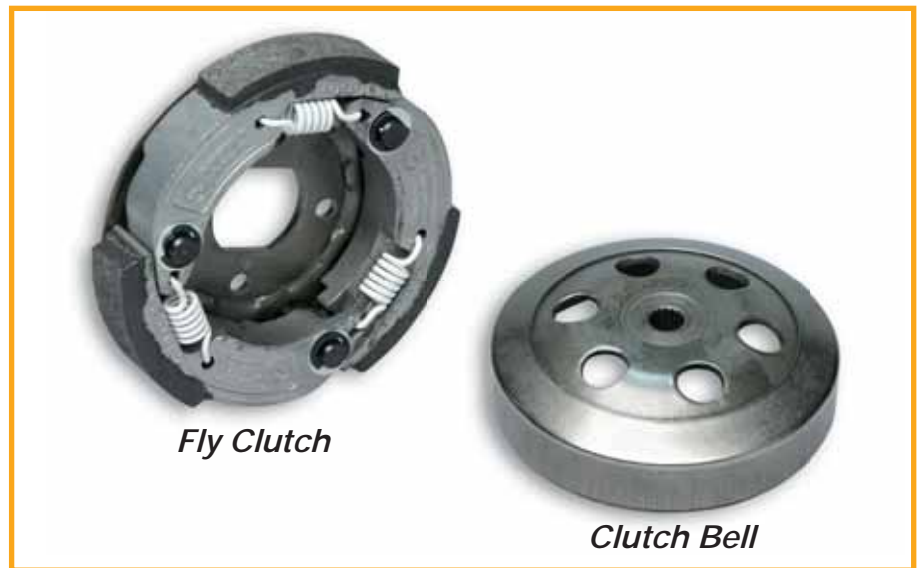

New

THIS DELETES AND REPLACES THE PREVIOUS ONE

FLY SYSTEM

Centrifugal clutch system with clutch bell for scooter SPORT

Code = **5214111**

€ 50.50

Code = **5214112**

System comprises the famous:

- Reinforced clutch for extreme street use (**Fly Clutch**)
- In addition, steel (P04) clutch bell (**Clutch Bell**) dynamically balanced.

Fly System : two products that Malossi produces and sells separately, with great success.

This allows Malossi to supply two quality products with a cost savings for the customer

Fly Clutch

Fly Clutch is a reinforced centrifugal clutch designed to easily withstand extreme operation, for example, constant stop and go on steep roads, city traffic, long series of traffic lights, especially with a passenger, and during hot weather when it becomes difficult to control scooter temperature levels.

Fly profits greatly from Malossi's experience, results acquired from research and thousands of tests performed in the field of scooter racing.

Clutch Bell

Technical Specifications

- Clutch Bell forged using Fe P04 deep-drawing steel;
- Carbon steel centre hub made of round stock and TIG welded;
- Anti-vibration band welded using a 3 point 120° pattern;
- 100% dynamically balanced;
- Surface hardened through nitriding.